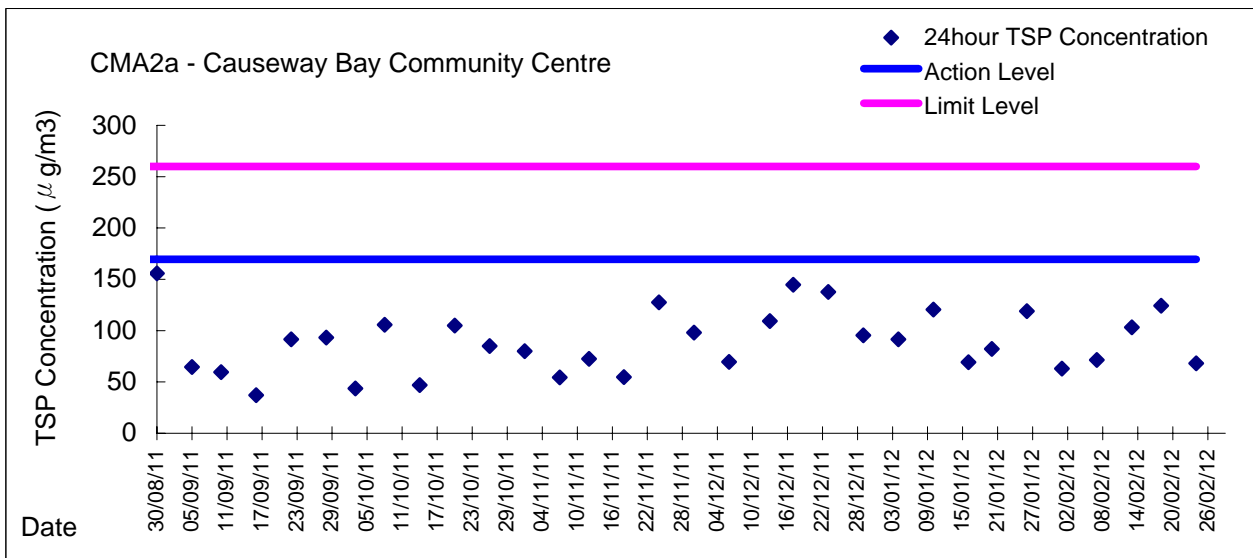

Graphic Presentation of 1 hour TSP Result

Graphic Presentation of 1 hour TSP Result

Graphic Presentation of 24 hour TSP Result

Graphic Presentation of 24 hour TSP Result