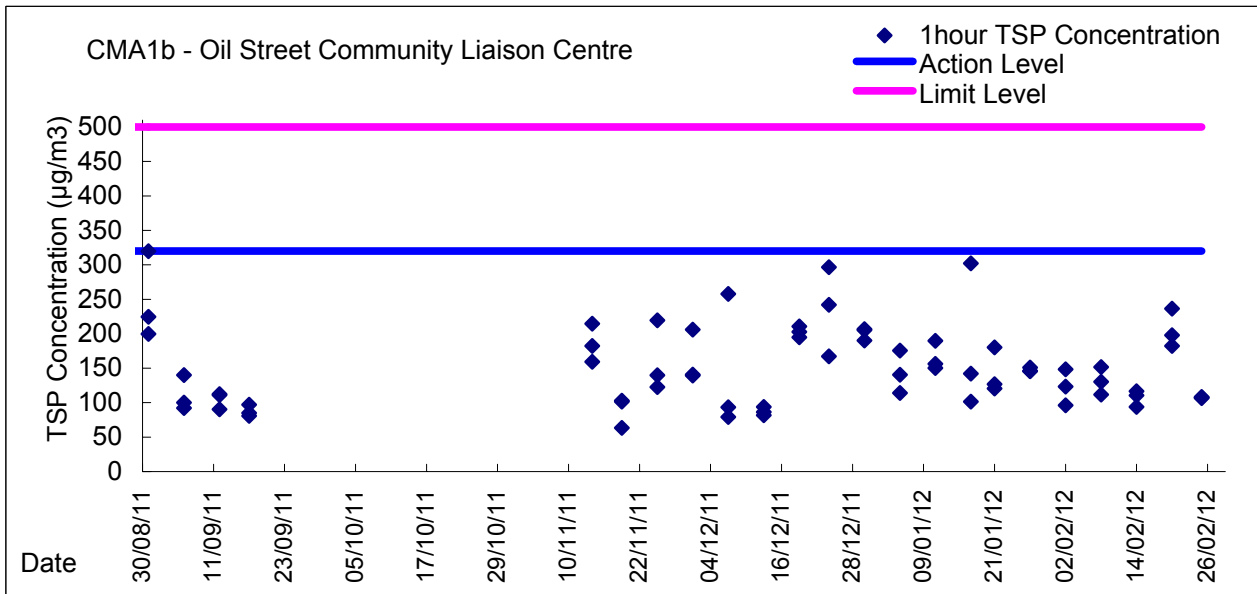

Graphic Presentation of 1 hour TSP Result

Graphic Presentation of 1 hour TSP Result

Graphic Presentation of 24 hour TSP Result

Graphic Presentation of 24 hour TSP Result