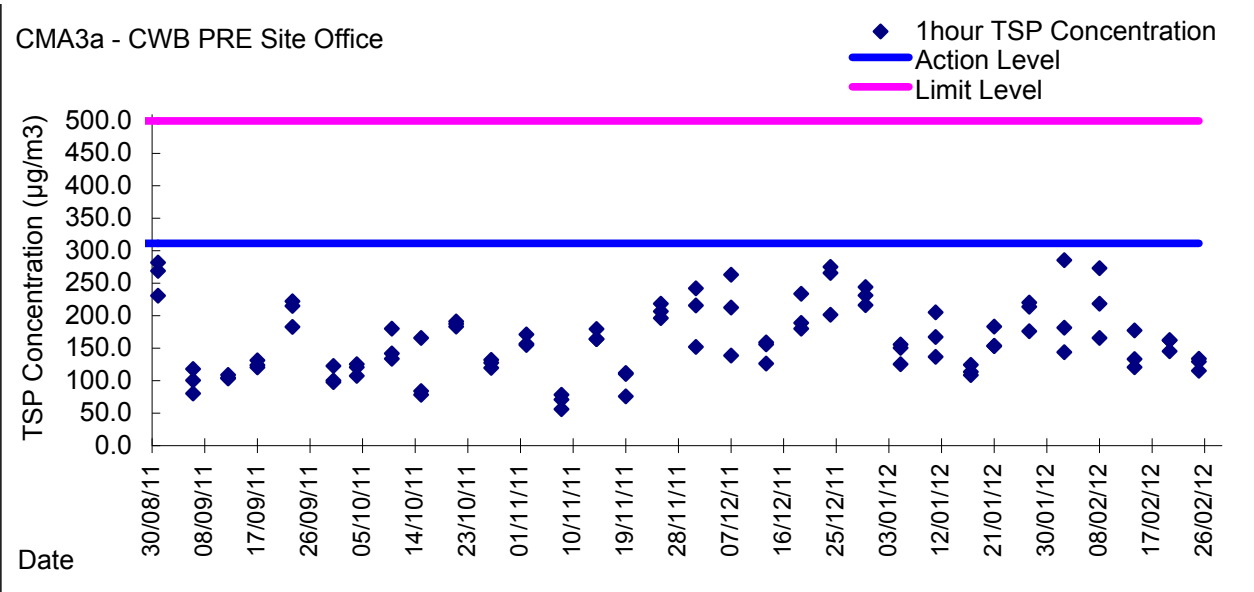

Graphic Presentation of 1 hour TSP Result

Graphic Presentation of 1 hour TSP Result

Graphic Presentation of 24 hour TSP Result

Graphic Presentation of 24 hour TSP Result