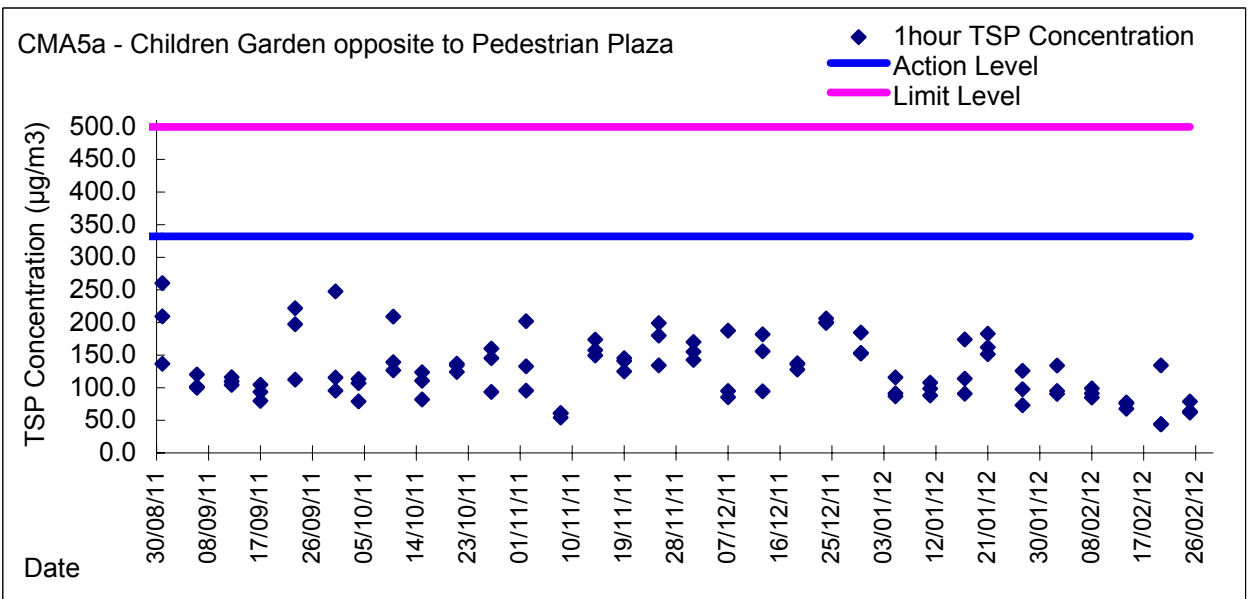

Graphic Presentation of 1 hour TSP Result

Graphic Presentation of 1 hour TSP Result

Graphic Presentation of 24 hour TSP Result

Graphic Presentation of 24 hour TSP Result