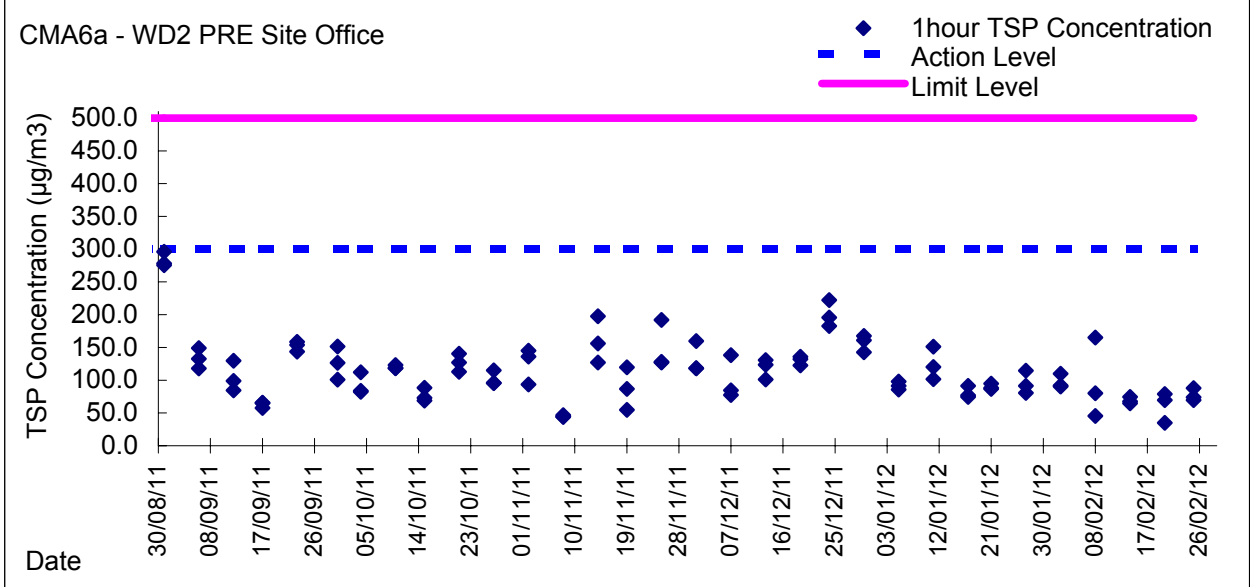

Graphic Presentation of 1 hour TSP Result

Graphic Presentation of 1 hour TSP Result

Graphic Presentation of 24 hour TSP Result

Graphic Presentation of 24 hour TSP Result