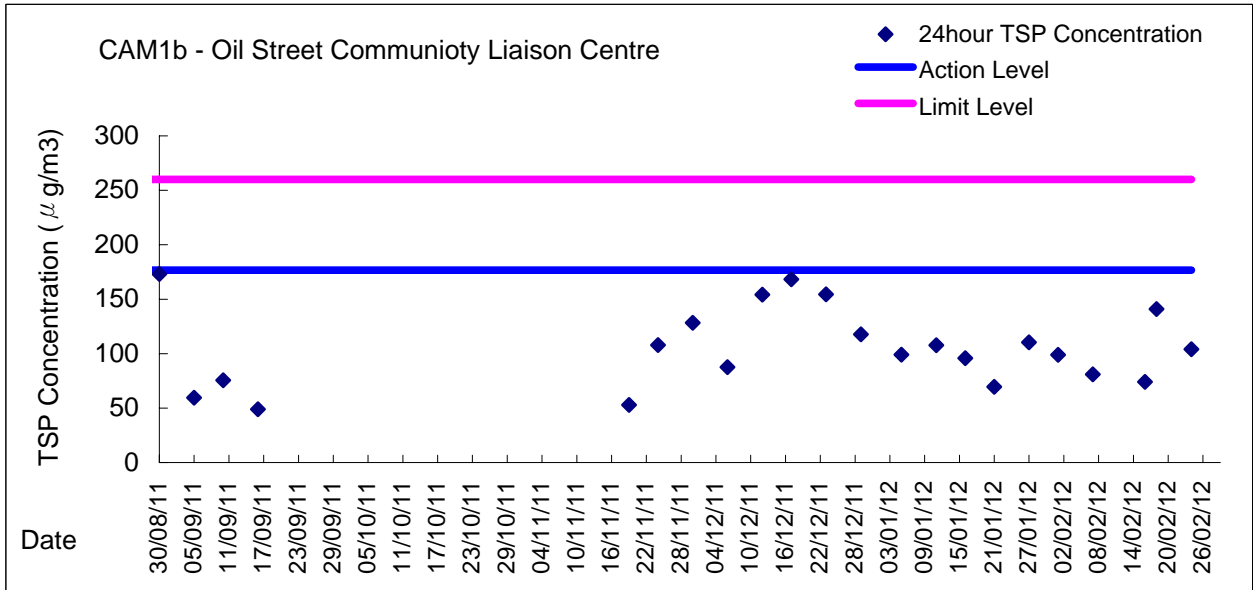

Graphic Presentation of 1 hour TSP Result

Graphic Presentation of 1 hour TSP Result

Graphic Presentation of 24 hour TSP Result

Graphic Presentation of 24 hour TSP Result