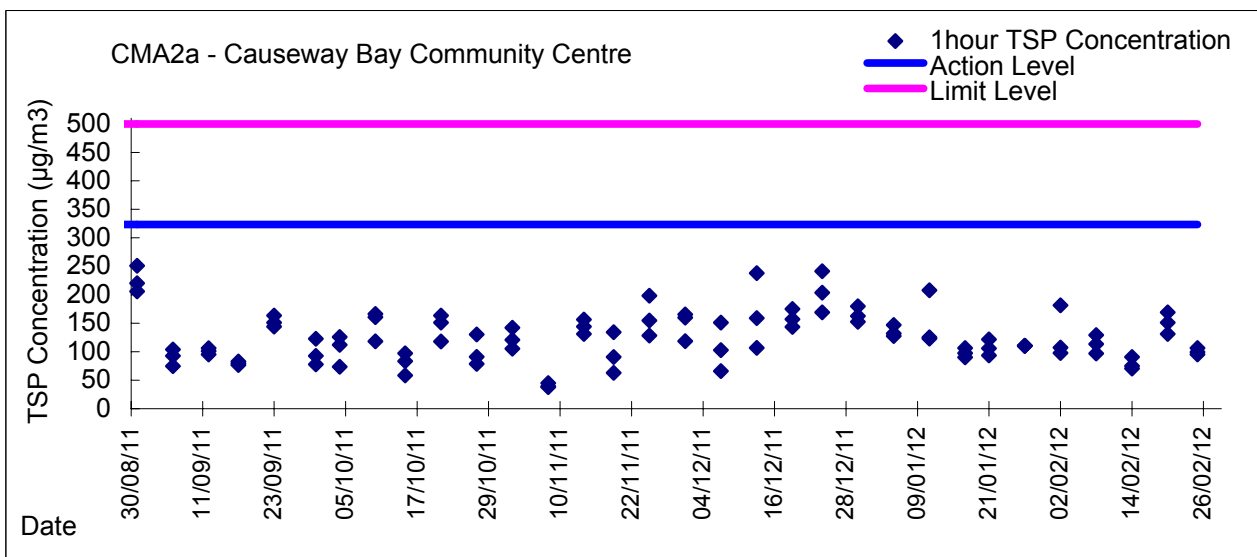

Graphic Presentation of 1 hour TSP Result

Graphic Presentation of 1 hour TSP Result

Graphic Presentation of 24 hour TSP Result

Graphic Presentation of 24 hour TSP Result