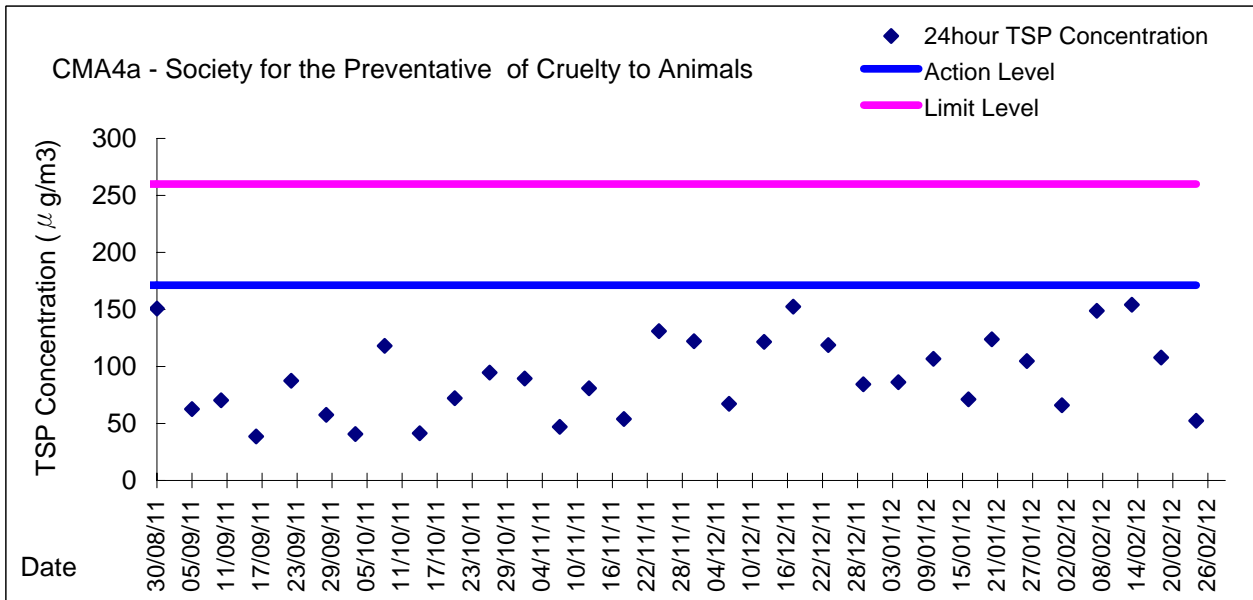

Graphic Presentation of 1 hour TSP Result

Graphic Presentation of 1 hour TSP Result

Graphic Presentation of 24 hour TSP Result

Graphic Presentation of 24 hour TSP Result