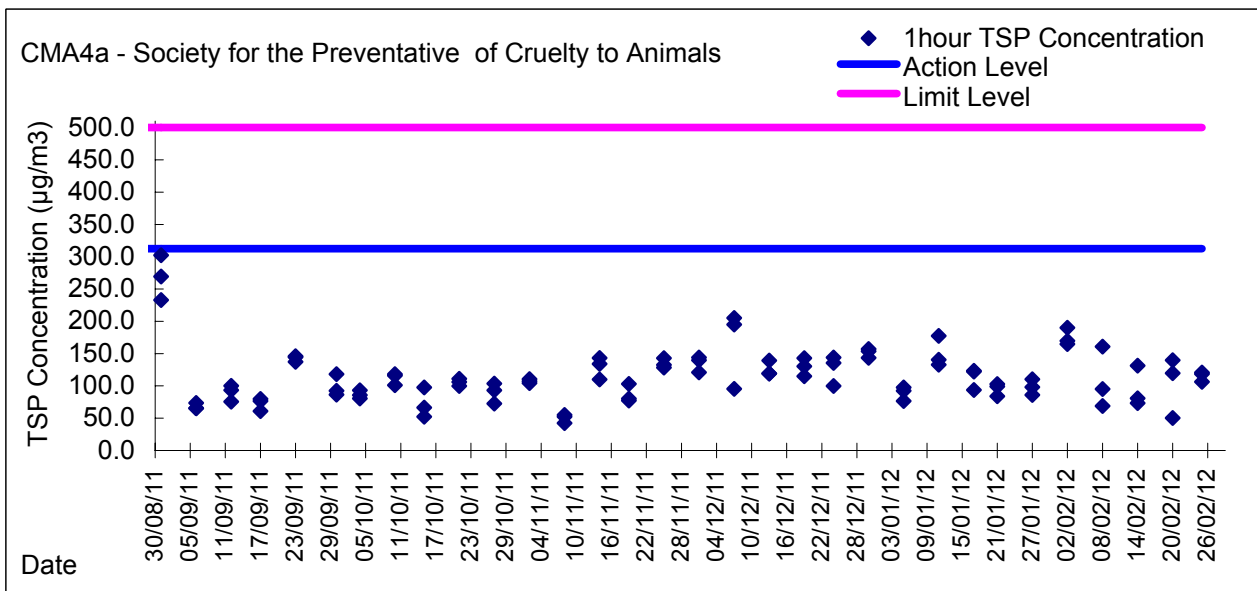

Graphic Presentation of 1 hour TSP Result

Graphic Presentation of 1 hour TSP Result

Graphic Presentation of 24 hour TSP Result

Graphic Presentation of 24 hour TSP Result